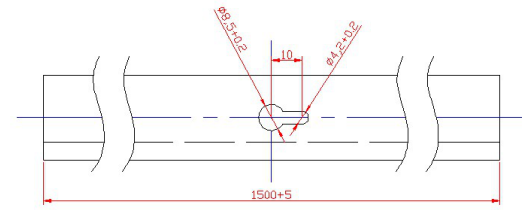

NOTE: ALL MATERIAL COMPLIANT ROHS STANDARD

REVISION INFORMATION			
Rev.	Rev. Date	Modified By	Brief Description

Part No.	Nominal size		Packing
	Inch	mm	PCS
220931	1.687 "	43	5FT/PCS

SIZE:W43\*H23MM

The side of projection drawing

#4 mm 20 mm Length

Specifications:

- Product name: Corner Wire Duct with 2 screws
- Material: PVC
- Flammability: Flame Retardant
- Color: White
- Length: 1.5M
- Approval: RoHS

NO.	PART NAME	SPECIFICATION DESCRIPTION	QTY	UNIT
③				
②				
①				

Unless specified on the drawing, tolerances are per the follows:

.	+1
.x	+0.2
.xx	+0.05

DRAWN BY	DATE: 2017/06/01	DESCRIPTION: Corner Wire Duct White 1.687"(43mm) x5FT(1.5m)
CHECKED BY	SHEET 1 of 2	ITEM NO. 220931
APPROVED BY	SCALE 1:1	REV.01 UNIT:mm