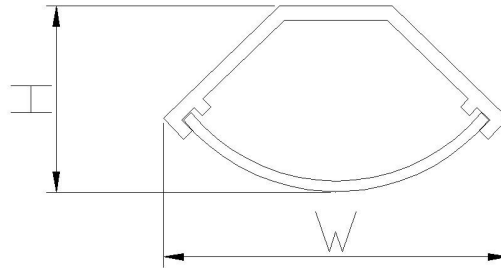

NOTE: ALL MATERIAL COMPLIANT ROHS STANDARD

REVISION INFORMATION			
Rev.	Rev. Date	Modified By	Brief Description

Part No.	Nominal size		Packing
	Inch	mm	PCS
220930	2.187 "	56	5FT/PCS

SIZE:W56*H32MM

The side of projection drawing

#4 mm 20 mm Length

Specifications:

- Product name: Corner Wire Duct with 2 screws
- Material: PVC
- Flammability: Flame Retardant
- Color: White
- Length: 1.5M
- Approval: RoHS

NO.	PART NAME	SPECIFICATION DESCRIPTION	QTY	UNIT
③				
②				
①				

Unless specified on the drawing, tolerances are per the follows:
 . +1
 .x +0.2
 .xx +0.05

DRAWN BY	DATE: 2017/06/01	DESCRIPTION: Corner Wire Duct White 2.187"(56mm) x5FT(1.5m)
CHECKED BY	SHEET 1 of 2	ITEM NO. 220930
APPROVED BY	SCALE 1: 1	REV.01 UNIT:mm