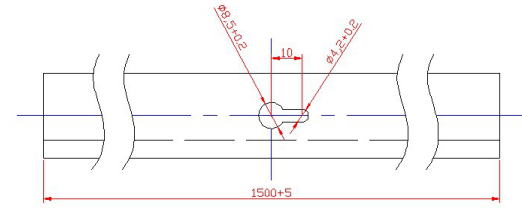

NOTE: ALL MATERIAL COMPLIANT ROHS STANDARD

REVISION INFORMATION			
Rev.	Rev. Date	Modified By	Brief Description

Part No.	Nominal size		Packing
	Inch	mm	PCS
220930	2.187 "	56	5FT/PCS

SIZE:W56*H32MM

The side of projection drawing

#4 mm 20 mm Length

Specifications:

- Product name: Corner Wire Duct with 2 screws
- Material: PVC
- Flammability: Flame Retardant
- Color: White
- Length: 1.5M
- Approval: RoHS

NO.	PART NAME	SPECIFICATION DESCRIPTION	QTY	UNIT
③				
②				
①				

Unless specified on the drawing, tolerances are per the follows:
 . +1
 .x +0.2
 .xx +0.05

DRAWN BY	DATE: 2017/06/01	DESCRIPTION: Corner Wire Duct White 2.187"(56mm) x5FT(1.5m)
CHECKED BY	SHEET 1 of 2	ITEM NO. 220930
APPROVED BY	SCALE 1: 1	REV.01 UNIT:mm