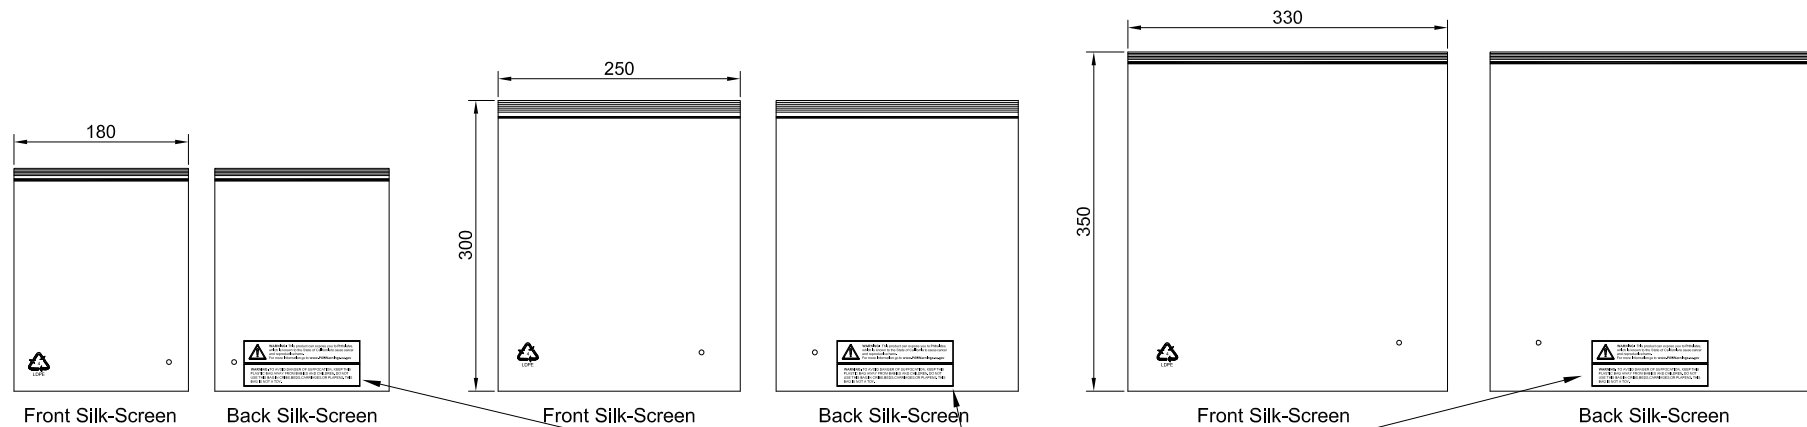

small zip-lock bag have P65 Warning words and prevent choking in children Warning words Silk-Screen

Small zipper lock bag option:
L≤9M: 180×230mm;
9M<L≤40M: 250×300mm;
40M<L≤80M: 330×350mm.

WARNING: This product can expose you to Phthalates, which is known to the State of California to cause cancer and reproductive harm. For more information go to www.P65Warnings.ca.gov

WARNING: TO AVOID DANGER OF SUFFOCATION, KEEP THIS PLASTIC BAG AWAY FROM BABIES AND CHILDREN. DO NOT USE THIS BAG IN CRIBS, BEDS, CARRIAGES, OR PLAPENS. THIS BAG IS NOT A TOY.

DRAWN F.SUN		CHKD Dylan Chen		APROVED Dylan Chen
SCALE ---	UNIT mm	QTY 1 PCS	PAGE 3 OF 3	THIRD ANGLE PROJECTION