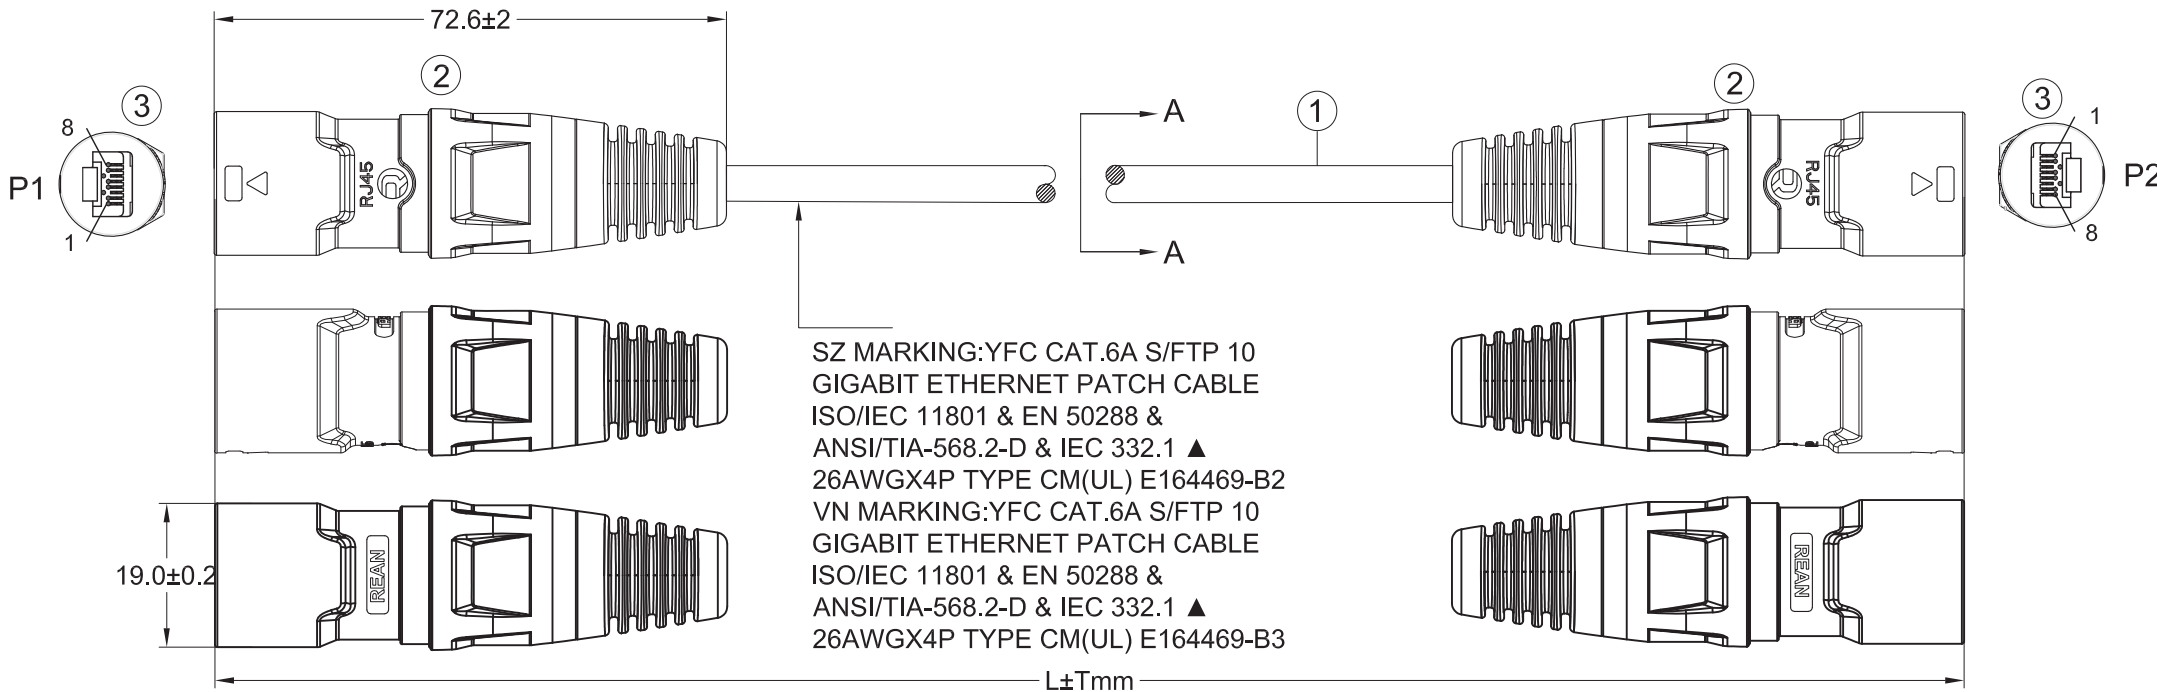

NOTE:ALL MATERIAL COMPLIANT ROHS STANDARD

REVISION INFORMATION			
Rec.	Rec. Date	Modified By	Brief Description

SEC:A-A

orange 1	green 2
white/orange	white/green
blue 3	brown 4
white/blue	white/brown

PINOUT		
P1	WIRE	P2
1	WHITE/ORANGE	1
2	ORANGE	2
3	WHITE/GREEN	3
6	GREEN	6
5	WHITE/BLUE	5
4	BLUE	4
7	WHITE/BROWN	7
8	BROWN	8
S	BRAID	S

DRAWN BY FW	DATE: 2025/12/05	DESCRIPTION: CAT6A Ethernet Cable Compatible with etherCON® RJ45 Connectors in Black
	CHECKED BY Ace	
APPROVED BY	SCALE 1:1	REC. 00
		UNIT: mm

③	8P8C 50U RJ45YU-19			
②	REAN RJ45 CONNECTORS BLACK			
①	CAT6A S/FTP PVC 26AWG*4P BC			
NO.	PART NAME	SPECIFICATION DESCRIPTION	QTY	UNIT