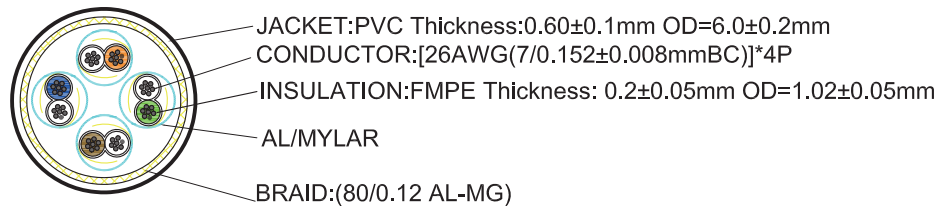

NOTE:ALL MATERIAL COMPLIANT ROHS STANDARD

REVISION INFORMATION			
Rec.	Rec. Date	Modified By	Brief Description

SEC:A-A

orange 1	green 2
white/orange	white/green
blue 3	brown 4
white/blue	white/brown

PINOUT		
P1	WIRE	P2
1	WHITE/ORANGE	1
2	ORANGE	2
3	WHITE/GREEN	3
6	GREEN	6
5	WHITE/BLUE	5
4	BLUE	4
7	WHITE/BROWN	7
8	BROWN	8
S	BRAID	S

DRAWN BY FW	DATE: 2025/12/05	DESCRIPTION: CAT6A Ethernet Cable Compatible with etherCON® RJ45 Connectors in Black
	CHECKED BY Ace	
APPROVED BY	SCALE 1:1	REC. 00
		UNIT: mm

③	8P8C 50U RJ45YU-19			
②	REAN RJ45 CONNECTORS BLACK			
①	CAT6A S/FTP PVC 26AWG*4P BC			
NO.	PART NAME	SPECIFICATION DESCRIPTION	QTY	UNIT