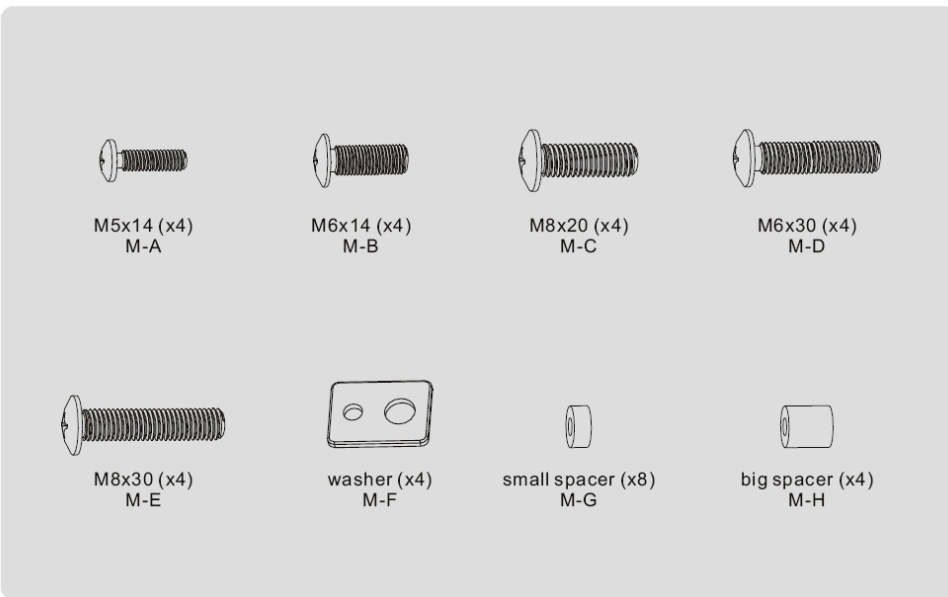

NOTE: ALL MATERIAL COMPLIANT ROHS STANDARD

REVISION INFORMATION			
Rev.	Rev. Date	Modified By	Brief Description

Package M (x2)

NO.	PART NAME	SPECIFICATION DESCRIPTION	QTY	UNIT
③				
②				
①				

BestLinkNetware

DRAWN BY	DATE: 2015/6/8	DESCRIPTION: Back to Back Mounting Head for LCD Ceiling Mount
CHECKED BY	SHEET 1 of 1	ITEM NO. 502868BK
APPROVED BY	SCALE 1:1	REV. 00
		UNIT: mm