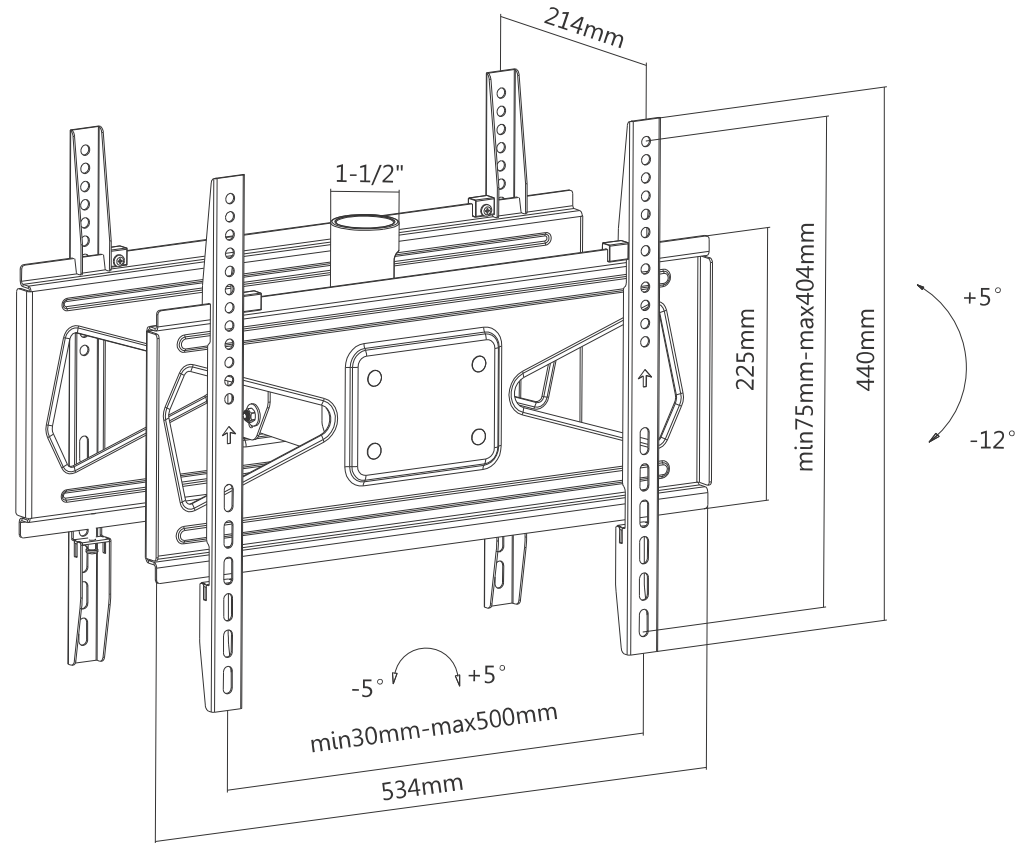

NOTE: ALL MATERIAL COMPLIANT ROHS STANDARD

REVISION INFORMATION			
Rev.	Rev. Date	Modified By	Brief Description

Package M (x2)

NO.	PART NAME	SPECIFICATION DESCRIPTION	QTY	UNIT
③				
②				
①				

BestLinkNetware

DRAWN BY	DATE: 2015/6/8	DESCRIPTION: Back to Back Mounting Head for LCD Ceiling Mount
CHECKED BY	SHEET 1 of 1	ITEM NO. 502868BK
APPROVED BY	SCALE 1:1	REV. 00
		UNIT: mm