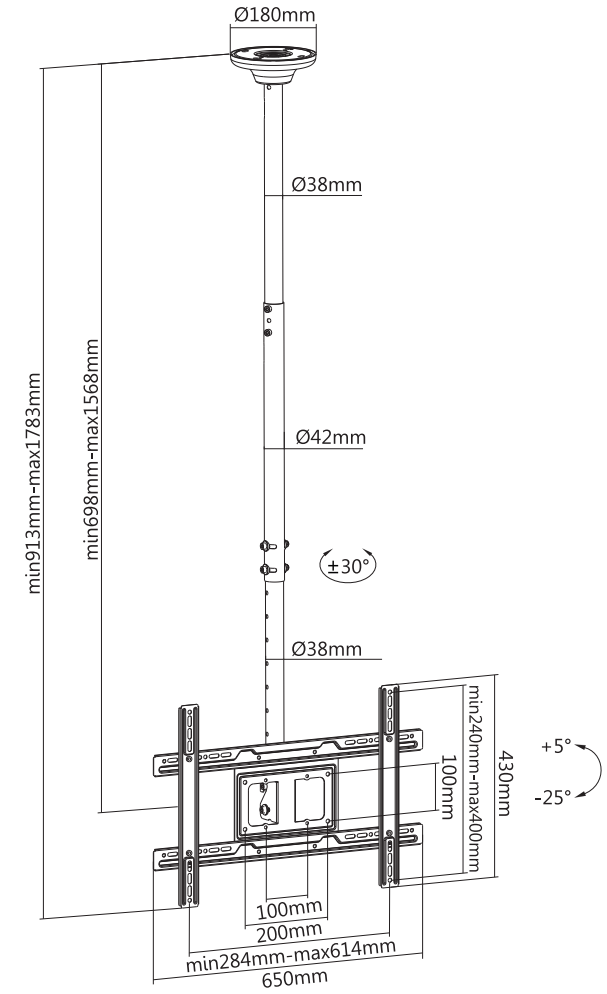

NOTE: ALL MATERIAL COMPLIANT ROHS STANDARD

REVISION INFORMATION

Rev.	Rev. Date	Modified By	Brief Description

NO.	PART NAME	SPECIFICATION DESCRIPTION	QT'Y	UNIT
③				
②				
①				

Unless specified on the drawing, tolerances are per the follows:
 . +1
 .x +0.2
 .xx +0.05

DRAWN BY	DATE: 2021/2/18	DESCRIPTION: Universal TV Ceiling Mount PLB-CE1046-02	
CHECKED BY	SHEET 1 of 1	ITEM NO. 502695BK	
APPROVED BY	SCALE 1:1	REV. 00	UNIT: mm