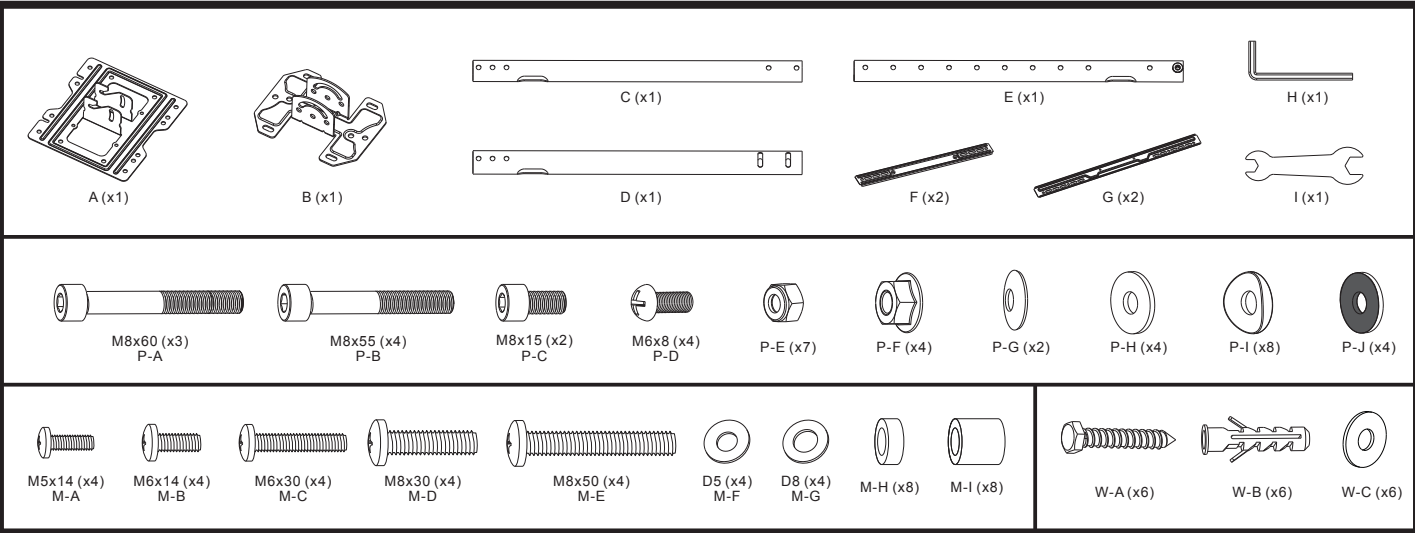

NOTE: ALL MATERIAL COMPLIANT ROHS STANDARD

REVISION INFORMATION

Rev.	Rev. Date	Modified By	Brief Description

NO.	PART NAME	SPECIFICATION DESCRIPTION	QT'Y	UNIT
③				
②				
①				

Unless specified on the drawing, tolerances are per the follows:
 . +1
 .x +0.2
 .xx +0.05

DRAWN BY	DATE: 2021/2/18	DESCRIPTION: Universal TV Ceiling Mount PLB-CE1046-02	
CHECKED BY	SHEET 1 of 1	ITEM NO. 502695BK	
APPROVED BY	SCALE 1:1	REV. 00	UNIT: mm