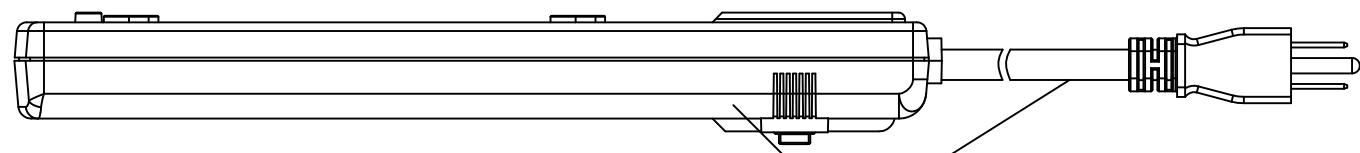

NOTE: ALL MATERIAL COMPLIANT ROHS STANDARD

REVISION INFORMATION			
Rev.	Rev. Date	Modified By	Brief Description

(U) SJT 3007 75°C 1Y-1 302.08mm² (14AWG) E308888 DTEL 133786-01

plastic housing color:white

ATTENTION: Utiliser
Uniquement Dans Des
Emplacements Sec

year
month

3FT

requirements:

1. hi-pot testing.
2. internal checking.
3. polarization checking.
4. grounding continuity testing.

DRAWN BY		DATE: 2012/09/08	DESCRIPTION: 6Ft 6- Outlet Purpendicular Power Strip	
CHECKED BY		SHEET 1 of 1	ITEM NO. 215012	
APPROVED BY		SCALE	REV. 00	UNIT: mm

NO.	PART NAME	SPECIFICATION DESCRIPTION	QTY	UNIT
③				
②				
①