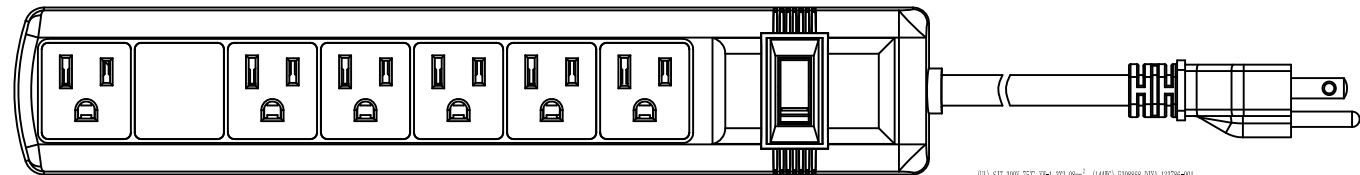

NOTE: ALL MATERIAL COMPLIANT ROHS STANDARD

REVISION INFORMATION			
Rev.	Rev. Date	Modified By	Brief Description

(U) SJT 3007 75°C 1Y-1 302.08mm² (14AWG) E308888 DTEL 133786-01