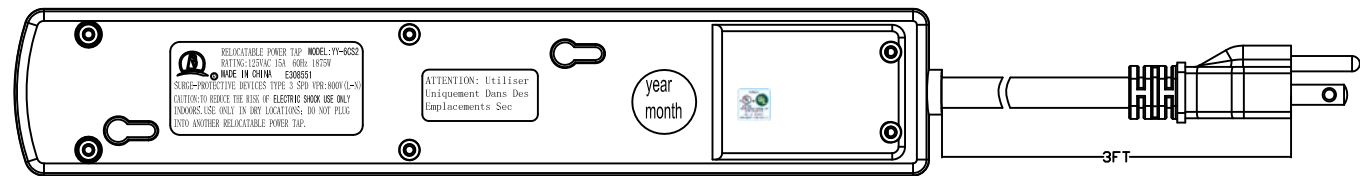

plastic housing color:white