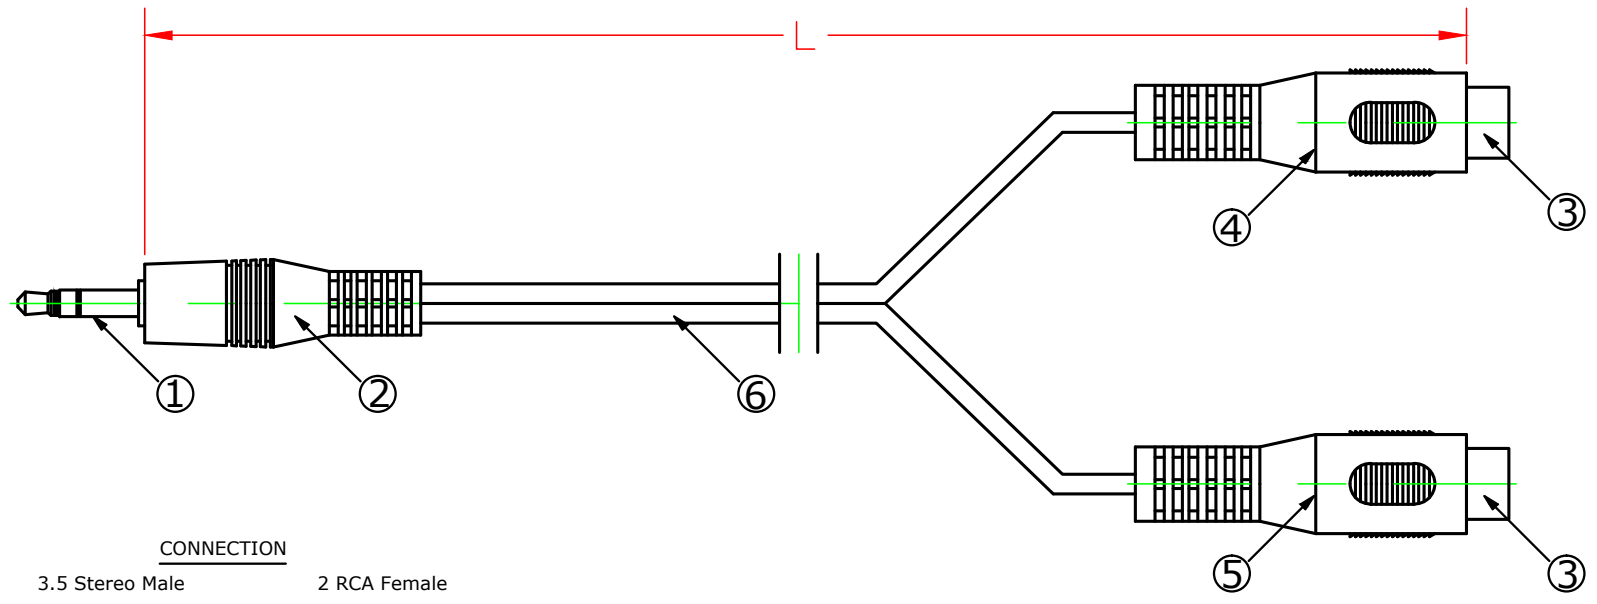

NOTE: ALL MATERIAL COMPLIANT ROHS STANDARD.

REVISION INFORMATION			
Rev.	Rev. Date	Modified By	Brief Description

CONNECTION
3.5 Stereo Male 2 RCA Female

LINK NO.	PART NO.	LENGTH(L)
201412		6 inch 150±20

ELECTRICAL TESTING
1. CONDUCTOR RESISTANCE: ≤5Ω 300V DC

⑥	Cable	Cable 2Cx(10/0.10+28/0.10) OD.: 2.6x5.2 Black PVC Jacket	1	PC
⑤	PVC	PVC Red	1	PC
④	PVC	PVC White	2	PCS
③	RCA Female	RCA Female-Nickel Plated	2	PCS
②	PVC	PVC Black	2	PCS
①	3.5 Stereo Male	3.5 Stereo Male-Nickel Plated	1	PC
NO.	PART NAME	SPECIFICATION DESCRIPTION	Q'TY	UNIT

DRAWN BY	DATE: 2013/09/27	DESCRIPTION: 3.5mm Stereo Plug to 2xRCA-F Cable
CHECKED BY	SHEET 1 of 1	ITEM NO. 201412
APPROVED BY	SCALE 1:1	REV. 00 UNIT: mm