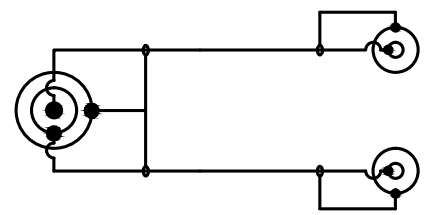

NOTE: ALL MATERIAL COMPLIANT ROHS STANDARD.

REVISION INFORMATION			
Rev.	Rev. Date	Modified By	Brief Description

CONNECTION
3.5 Stereo Male 2 RCA Female

LINK NO.	PART NO.	LENGTH(L)
201412		6 inch 150±20

ELECTRICAL TESTING
1. CONDUCTOR RESISTANCE: ≤5Ω 300V DC

⑥	Cable	Cable 2Cx(10/0.10+28/0.10) OD.: 2.6x5.2 Black PVC Jacket	1	PC
⑤	PVC	PVC Red	1	PC
④	PVC	PVC White	2	PCS
③	RCA Female	RCA Female-Nickel Plated	2	PCS
②	PVC	PVC Black	2	PCS
①	3.5 Stereo Male	3.5 Stereo Male-Nickel Plated	1	PC
NO.	PART NAME	SPECIFICATION DESCRIPTION	Q'TY	UNIT

DRAWN BY	DATE: 2013/09/27	DESCRIPTION: 3.5mm Stereo Plug to 2xRCA-F Cable
CHECKED BY	SHEET 1 of 1	ITEM NO. 201412
APPROVED BY	SCALE 1:1	REV. 00 UNIT: mm