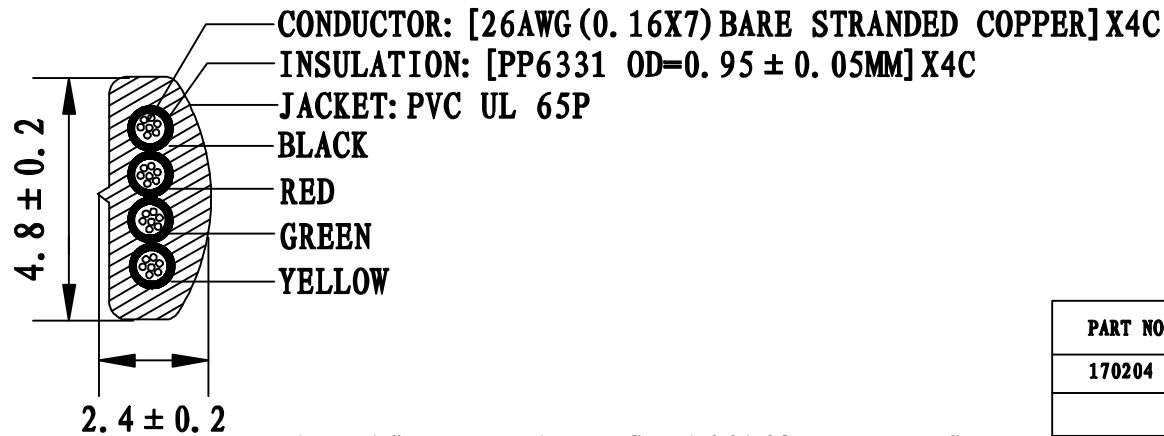

NOTE: ALL MATERIAL COMPLIANT ROHS STANDARD

REVISION INFORMATION			
Rev.	Rev. Date	Modified By	Brief Description
A/1	12-07-28	T0728B	
A/2	12-08-22	T0822A	
A/3	12-09-04	Q0904A2	

1. BLACK INK MARKING: E166160 LINE TECH
AWM 20251 60°C 150V 26AWG

SEC: A-A

PART NO	DRAWING NO	CABLE LENGTH "L"	BUYER COLOR	VENDOR COLOR
170204	217-011-A	1000FT/R		S49-1 亮

1. Cable Length : 1000FT
2. The color Cable Tobe Silver Grey (# LG 11)
3. Cable Specification : 26AWG (7X0.16): 4 Conductor (BK,RD,GN,YA)
4. UL Printing on the cord : Genral Jack E330517 AWM STYLE 20251 26AWG 6C 150V

NO.	PART NAME	SPECIFICATION DESCRIPTION	QTY	UNIT
④				
③				
②				
①				

DRAWN BY: BQL	DATE: 2012/09/04	DESCRIPTION: 1000FT/R 4C CABLE
CHECKED BY	SHEET 1 of 1	ITEM NO. 170204
APPROVED BY	SCALE 1:1	REV. A/3 UNIT: mm