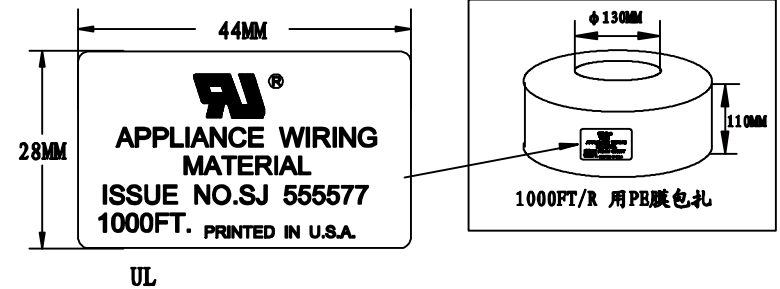

NOTE: ALL MATERIAL COMPLIANT ROHS STANDARD

REVISION INFORMATION			
Rev.	Rev. Date	Modified By	Brief Description
A/1	12-07-28	T0728B	
A/2	12-08-22	T0822A	
A/3	12-09-04	Q0904A2	

1. BLACK INK MARKING: E166160 LINE TECH
AWM 20251 60°C 150V 26AWG

SEC: A-A

PART NO	DRAWING NO	CABLE LENGTH "L"	BUYER COLOR	VENDOR COLOR
170204	217-011-A	1000FT/R		S49-1 亮

1. Cable Length : 1000FT
2. The color Cable Tobe Silver Grey (# LG 11)
3. Cable Specification : 26AWG (7X0.16): 4 Conductor (BK,RD,GN,YA)
4. UL Printing on the cord : Genral Jack E330517 AWM STYLE 20251 26AWG 6C 150V

NO.	PART NAME	SPECIFICATION DESCRIPTION	QTY	UNIT
④				
③				
②				
①				

DRAWN BY: BQL	DATE: 2012/09/04	DESCRIPTION: 1000FT/R 4C CABLE
CHECKED BY	SHEET 1 of 1	ITEM NO. 170204
APPROVED BY	SCALE 1:1	REV. A/3 UNIT: mm