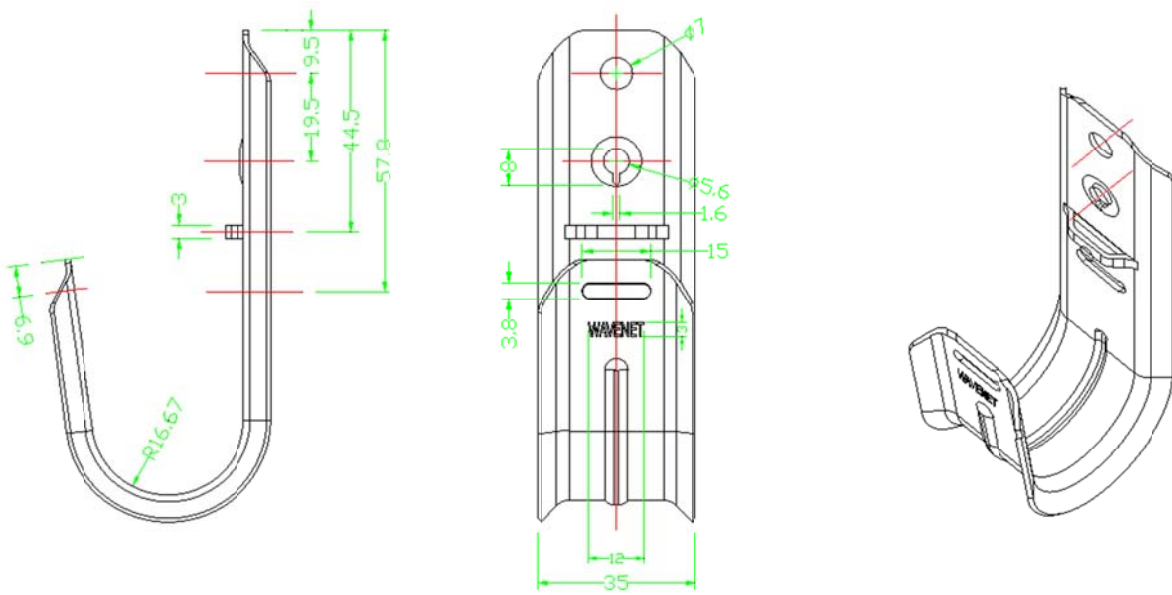

# 1 5/16" Wall Mount Style J-Hook, 25-Pack

**Part No.** 102291

**Description:** 1 5/16" J-Hook Wall Mount Style, 25-Pack

## Features:

- Provide proper support for CAT 5e/6/6A , fiber optic, and A/V cabling
- Ideal for multi-applications usage such as new construction or structural attachment
- Cost-savings alternative compared to more expensive cable tray or ladder rack runway systems
- Designed with multiple wall mounting holes, hook and loop and cable ties knockouts
- Complies with TIA-568-C and TIA-569-C requirements
- Made from 18 gauge galvanized steel