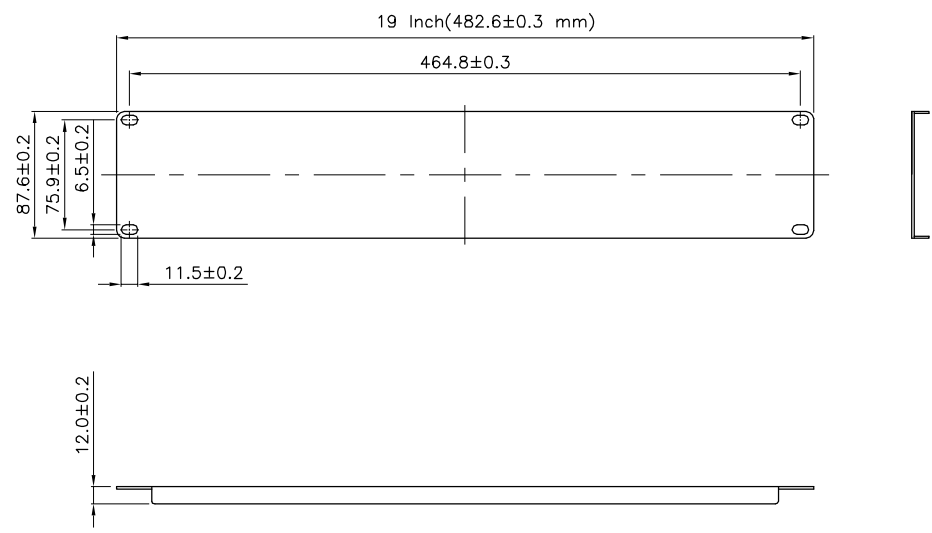

NOTE: ALL MATERIAL COMPLIANT ROHS STANDARD

REVISION INFORMATION			
Rev.	Rev. Date	Modified By	Brief Description

SCALE 1/5

Specification :

Material :
 1. Panel : SPCC, 1.5 mm thickness with Black(RAL 9005) color painted.

BestLinkNetware

DRAWN BY	DATE: 2012/08/25	DESCRIPTION: 2U Space Blank
CHECKED BY	SHEET 1 of 1	ITEM NO. 102252
APPROVED BY	SCALE 1:1	REV. 00
UNIT: mm		

NO.	PART NAME	SPECIFICATION DESCRIPTION	QTY	UNIT
③				
②				
①				