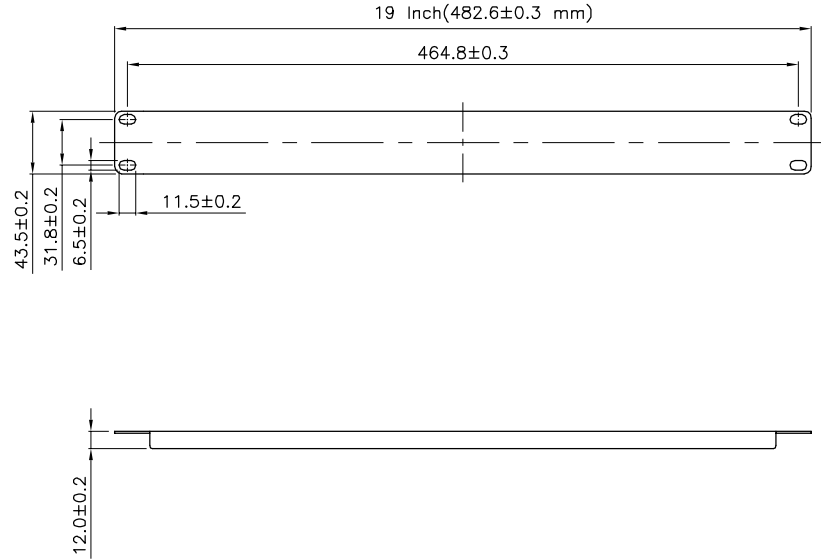

NOTE: ALL MATERIAL COMPLIANT ROHS STANDARD

REVISION INFORMATION			
Rev.	Rev. Date	Modified By	Brief Description

SCALE 1/5

Specification :

Material :  
 1. Panel : SPCC, 1.5 mm thickness with Black(RAL 9005) color painted.

BestLinkNetware

DRAWN BY	DATE: 2012/08/25	DESCRIPTION: 1U Space Blank
CHECKED BY	SHEET 1 of 1	ITEM NO. 102251
APPROVED BY	SCALE 1:4	REV. 00
UNIT: mm		

NO.	PART NAME	SPECIFICATION DESCRIPTION	QTY	UNIT
③				
②				
①				