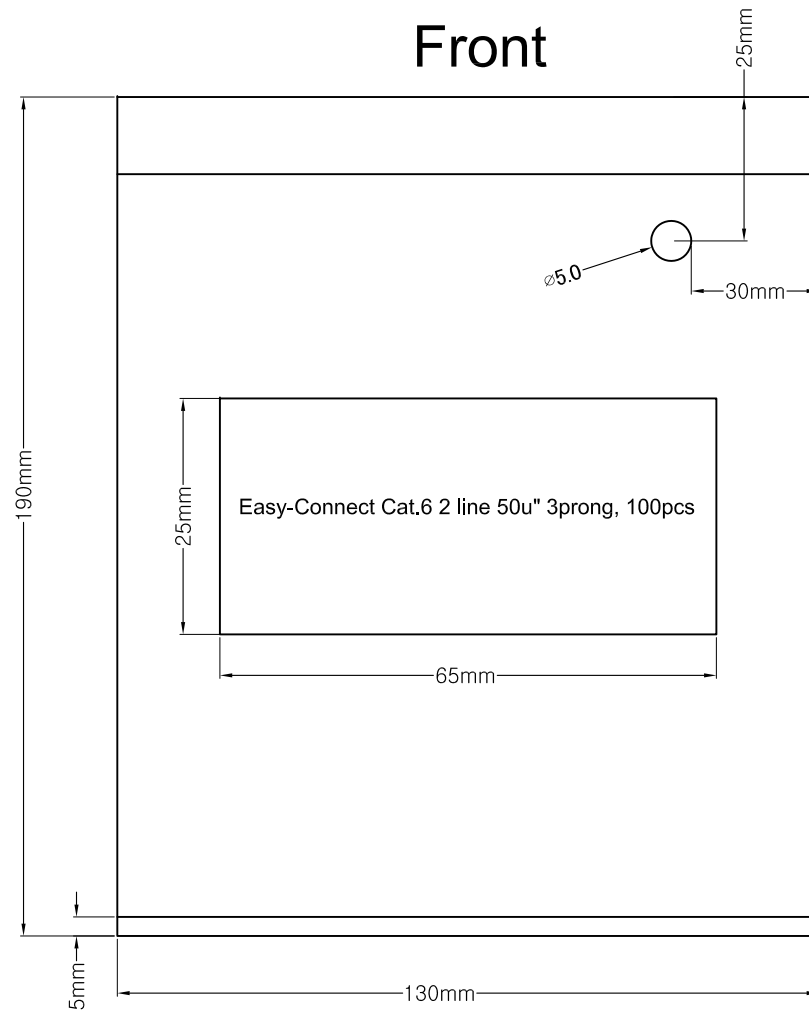

Rev.	Rev. Date	Modified By	Brief Description

Polybag size: 130\*190\*0.06mm

DRAWN BY	DATE 2020.06.16	DESCRIPTION: Easy-Connect RJ45 Cat.6 plug 2 line 3Prongs 50 Micron		
CHECKED BY	SHEET 2 of 3	ITEM NO:101412		
APPROVED BY	SCALE 1:1	REV:00	UNIT:mm	

NOTE:ALL MATERIAL COMPLIANT ROHS STANDARD

REVISION INFORMATION

Rev.	Rev. Date	Modified By	Brief Description

Main Mark

P/O:  
P/N: 101412  
Q'TY: 100BAGS  
C/NO:  
  
MADE IN CHINA

Side Mark

	P/N:	101412
	Q'TY:	100BAGS
	N.W:	KGS
	G.W:	KGS
	Date Code:	
	Vender Code:	

Carton Size: 430x345x290MM  
Carton Quantity: 100BAGS

100PCS/PE BAG

100BAGS/CARTON

DRAWN BY	DATE 2020.06.16	DESCRIPTION: Easy-Connect RJ45 Cat.6 plug 2 line 3Prongs 50 Micron		
CHECKED BY	SHEET 3 of 3	ITEM NO:101412		
APPROVED BY	SCALE 1:1	REV:00	UNIT:mm	