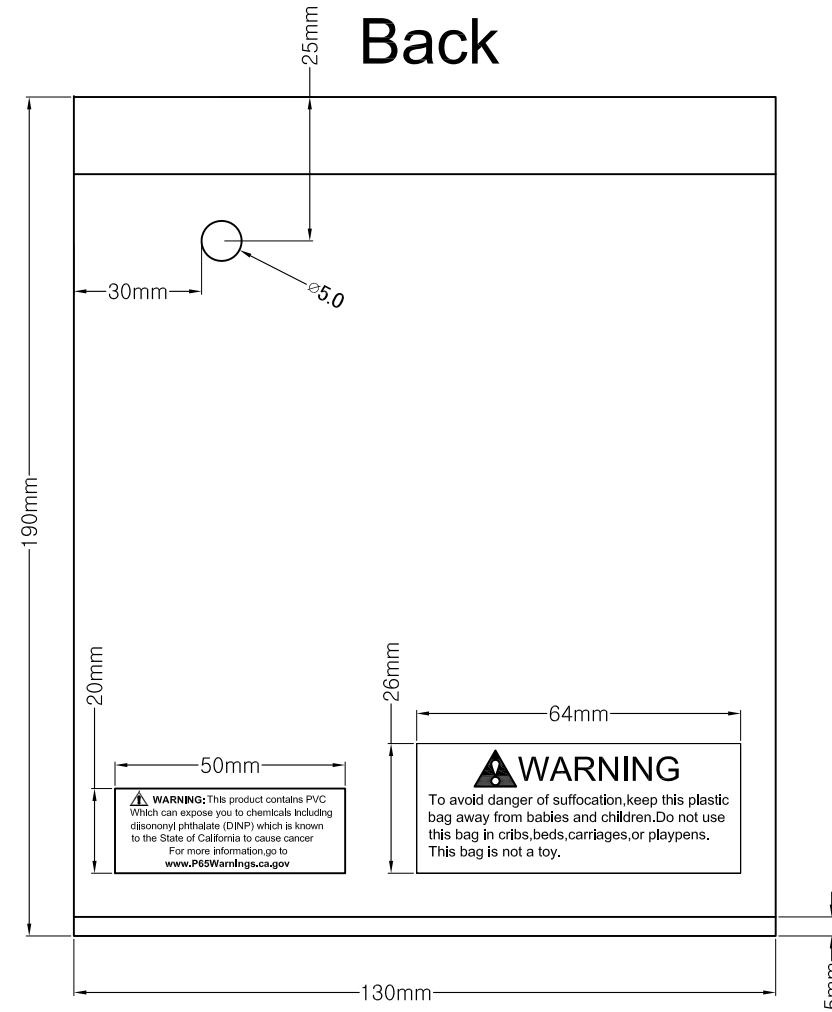

Rev.	Rev. Date	Modified By	Brief Description

Polybag size: 130\*190\*0.06mm

DRAWN BY	DATE 2020.06.16	DESCRIPTION: Easy-Connect RJ45 Cat.6 plug 2 line 3Prongs 50 Micron		
CHECKED BY	SHEET 2 of 3	ITEM NO:101412		
APPROVED BY	SCALE 1:1	REV:00	UNIT:mm	

NOTE:ALL MATERIAL COMPLIANT ROHS STANDARD

REVISION INFORMATION

Rev.	Rev. Date	Modified By	Brief Description

Main Mark

P/O:  
P/N: 101412  
Q'TY: 100BAGS  
C/NO:  
  
MADE IN CHINA

Side Mark

	P/N:	101412
	Q'TY:	100BAGS
	N.W:	KGS
	G.W:	KGS
	Date Code:	
	Vender Code:	

Carton Size: 430x345x290MM  
Carton Quantity: 100BAGS

100PCS/PE BAG

100BAGS/CARTON

DRAWN BY	DATE 2020.06.16	DESCRIPTION: Easy-Connect RJ45 Cat.6 plug 2 line 3Prongs 50 Micron		
CHECKED BY	SHEET 3 of 3	ITEM NO:101412		
APPROVED BY	SCALE 1:1	REV:00	UNIT:mm	