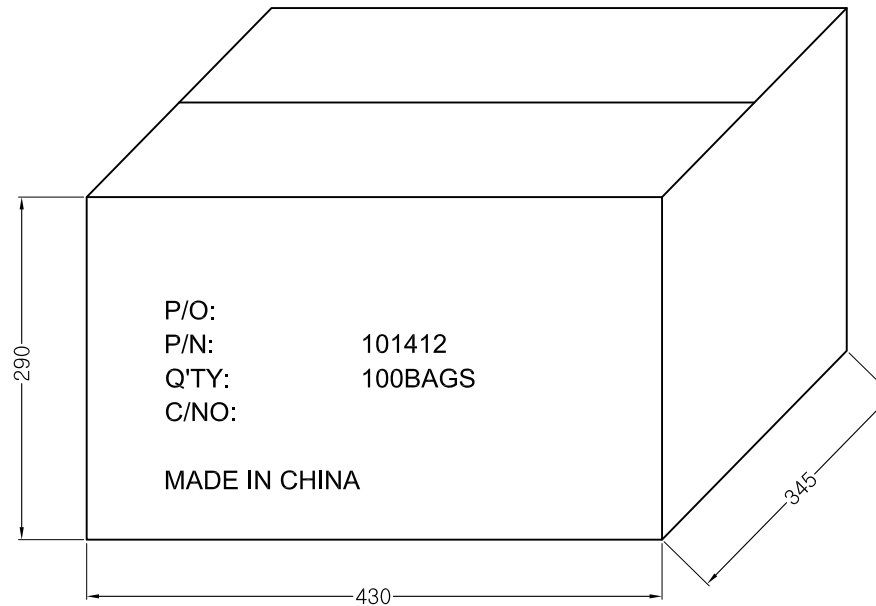

Rev.	Rev. Date	Modified By	Brief Description

Polybag size: 130\*190\*0.06mm

DRAWN BY	DATE 2020.06.16	DESCRIPTION: Easy-Connect RJ45 Cat.6 plug 2 line 3Prongs 50 Micron		
CHECKED BY	SHEET 2 of 3	ITEM NO:101412		
APPROVED BY	SCALE 1:1	REV:00	UNIT:mm	

NOTE:ALL MATERIAL COMPLIANT ROHS STANDARD

REVISION INFORMATION

Rev.	Rev. Date	Modified By	Brief Description

Main Mark

P/O:  
P/N: 101412  
Q'TY: 100BAGS  
C/NO:  
  
MADE IN CHINA

Side Mark

	P/N:	101412
	Q'TY:	100BAGS
	N.W:	KGS
	G.W:	KGS
	Date Code:	
	Vender Code:	

Carton Size: 430x345x290MM  
Carton Quantity: 100BAGS

100PCS/PE BAG

100BAGS/CARTON

DRAWN BY	DATE 2020.06.16	DESCRIPTION: Easy-Connect RJ45 Cat.6 plug 2 line 3Prongs 50 Micron		
CHECKED BY	SHEET 3 of 3	ITEM NO:101412		
APPROVED BY	SCALE 1:1	REV:00	UNIT:mm	