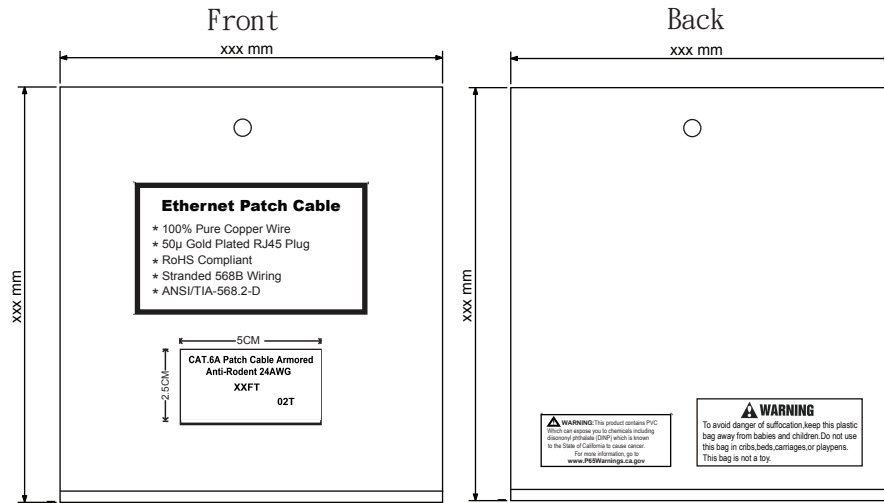

NOTE: ALL MATERIAL COMPLIANT ROHS STANDARD

REVISION INFORMATION			
Rec.	Rec. Date	Modified By	Brief Description
02	2022.3.30	FW	Add label info

PE BAG SIZE(INCH)	PART NO.:	Length/FT	CARTON SIZE(CM)	QTY	G.W.(kg)
9.25*10.63	100753ARM	3	46*30*20	60	8.2
9.25*10.63	100755ARM	5	46*30*20	50	11.7
9.25*10.63	100757ARM	7	46*30*20	50	11.7
9.25*11.81	100758ARM	10	46*30*20	30	10.1
9.25*11.81	100761ARM	25	46*30*20	15	11.8
11.81*14.96	100763ARM	50	46*30*20	8	12.2
11.81*14.96	100766ARM	65	46*30*20	6	13.9

PART NO. <b>100753ARM</b>		COLOR	
DESCRIPTION <b>3FT CAT.6A Patch Cable Armored Anti-Rodent 24AWG</b>			
PO NO. <b>XXXXXXXX</b>		C/NO. <b>XXX of XXX</b>	
QUANTITY <b>60</b> PIECES		N.W.: <b>XX</b> KGS G.W.: <b>XX</b> KGS	
VENDOR CODE <b>PS01455</b>	DATA CODE <b>XX-XXXX</b>	MADE IN <b>China</b>	

DRAWN BY FW		DATE: 2022/03/30	DESCRIPTION: CAT.6A Patch Cable Armored Anti-Rodent 24AWG	
CHECKED BY ACE		SHEET 2 of 2	ITEM NO. 20315155	
APPROVED BY		SCALE 1:1	REC. 00	UNIT: mm