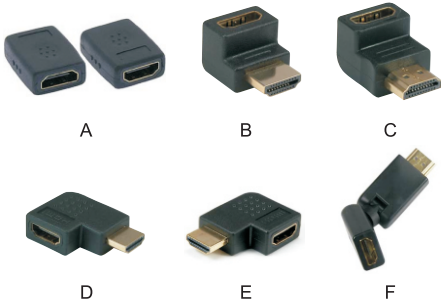

HDMI Cable Adapters

	Item#	Description	Package	Qty\ctn
A	181242	F/F Coupler	PE bag	1000
B	181245	Vertical 90°	PE bag	1000
C	181246	Vertical 270°	PE bag	1000
D	181247	Horizontal 90°	PE bag	500
E	181248	Horizontal 270°	PE bag	500
F	181260	360°	PE bag	500

Item#	Description	Package	Qty\ctn
180631	DVI-A Male/DB15HD (12+5) Female DVI Adapter	PE bag	500

Item#	Description	Package	Qty\ctn
180639	DVI-I Dual Link-M (24+5) to DB15HD-F DVI Adapter	PE bag	500

Item#	Description	Package	Qty\ctn
181240	HDMI Male to DVI Female Adapter	PE bag	300
181241	DVI-D Dual Link-M (24+1) to HDMI-F Adapter	PE bag	300

Item#	Description	Package	Qty\ctn
184030	Mini Display Port Male to HDMI Female Adapter	Color box	200

Item#	Description	Package	Qty\ctn
184031	Mini Display Port Male to DVI Female Adapter	Color box	200

Item#	Description	Package	Qty\ctn
184032	Mini Display Port Male to VGA Female Adapter	Color box	200