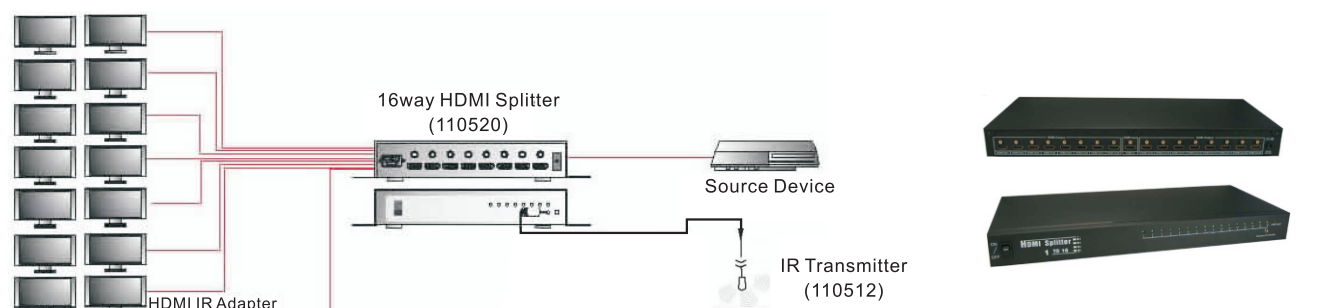

Ports	Item#	Description	Package	Qty\ctn
2Way	110506	HDMI Splitter with IR Extension	Color box	20
4Way	110507	HDMI Splitter with IR Extension	Color box	20
8Way	110508	HDMI Splitter with IR Extension	Color box	7
16Way	110520	HDMI Splitter with IR Extension	Color box	4

* 110512,110513,110514 not included