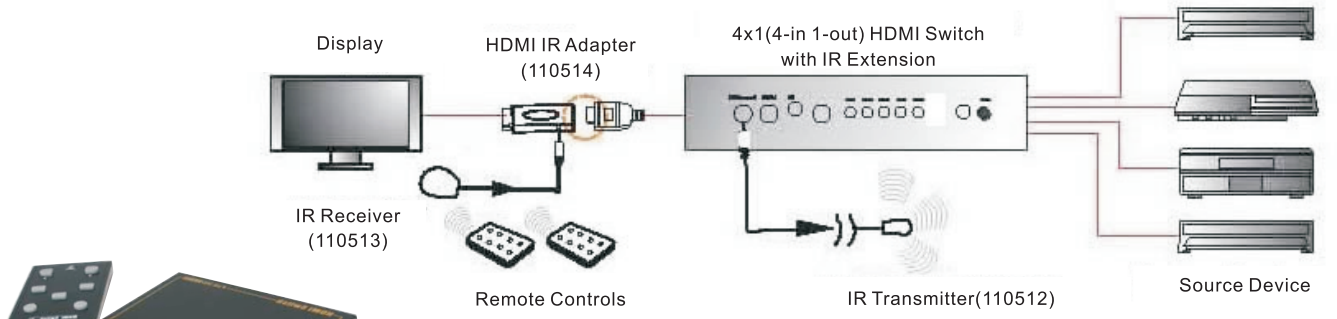

HDMI Switch,1080p 3D

- * 3 HDML inputs/1 HDML outputs
- * Compact size:85*55*15mm
- * No external power supply required

Ports	Item#	Description	Package	Qty\ctn
3 Way	110313	3 Way Switch Power Free	Color box	30