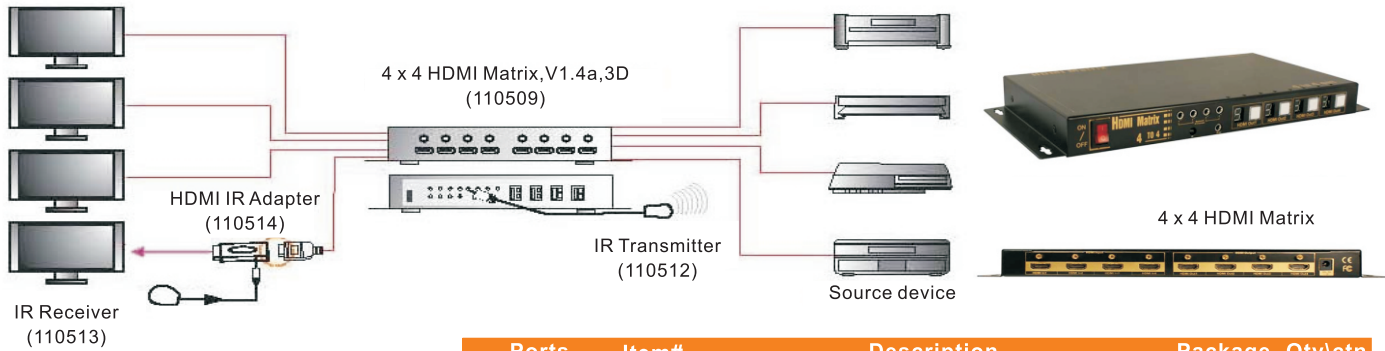

HDMI Matrix with IR Extension, 1080p 3D

Ports	Item#	Description	Package	Qty/ctn
4-in / 2-Out	110510	HDMI Matrix with IR Extension, 1080p 3D	Color box	7
2-in / 4-Out	110511	HDMI Matrix with IR Extension, 1080p 3D	Color box	7
4-in / 4 -Out	110509	HDMI Matrix with IR Extension, 1080p 3D	Color box	7

* 110512, 110513, 110514 not included