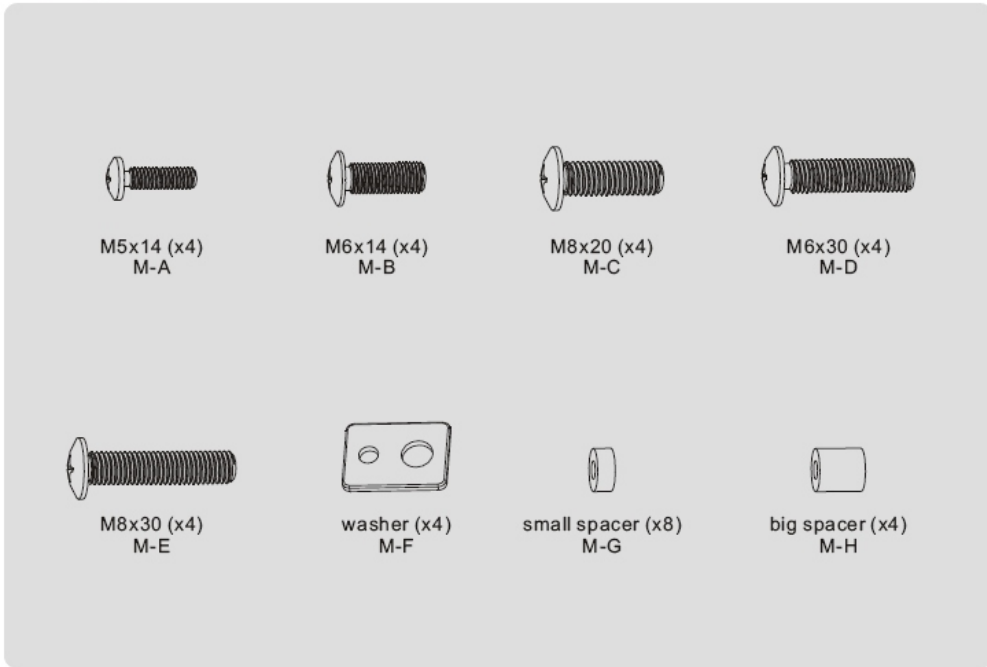

NOTE: ALL MATERIAL COMPLIANT ROHS STANDARD

REVISION INFORMATION			
Rev.	Rev. Date	Modified By	Brief Description

Package M

BestLinkNetware

DRAWN BY	DATE: 2015/6/8	DESCRIPTION: Flat TV Ceiling Mount 37~70" Tilt/Swivel, CE8-0646 Black
CHECKED BY	SHEET 1 of 1	ITEM NO. 502873
APPROVED BY	SCALE 1:1	REV. 00
		UNIT: mm  