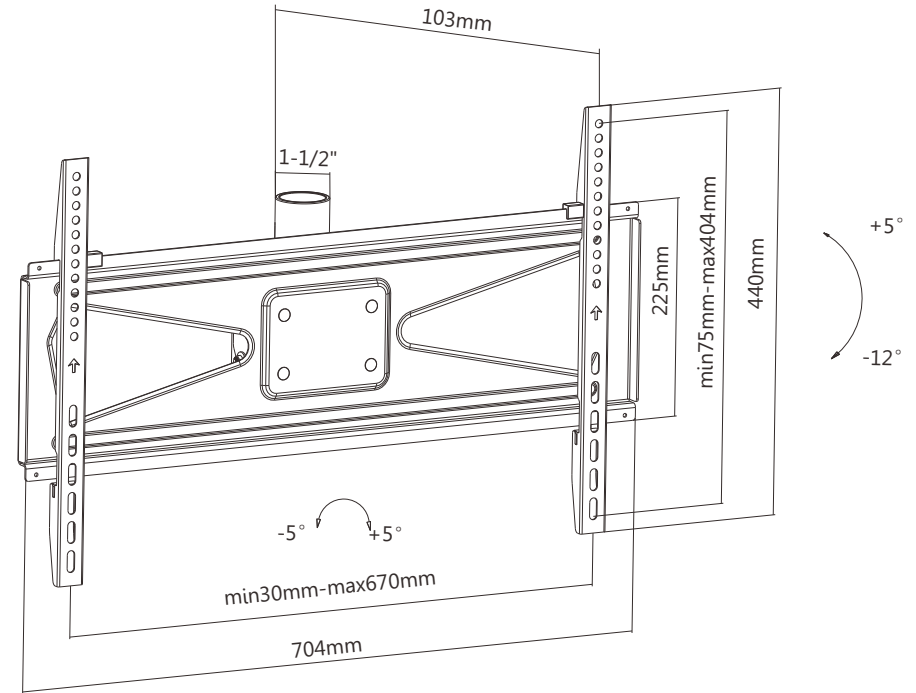

NOTE: ALL MATERIAL COMPLIANT ROHS STANDARD

REVISION INFORMATION			
Rev.	Rev. Date	Modified By	Brief Description

Package M

BestLinkNetware

DRAWN BY	DATE: 2015/6/8	DESCRIPTION: Flat TV Ceiling Mount 37~70" Tilt/Swivel, CE8-0646 Black
CHECKED BY	SHEET 1 of 1	ITEM NO. 502873
APPROVED BY	SCALE 1:1	REV. 00
		UNIT: mm  

NO.	PART NAME	SPECIFICATION DESCRIPTION	QTY	UNIT