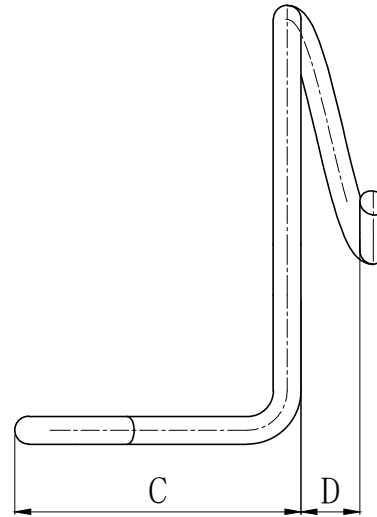

PACKAGE:

100PCS/CTN, Carton Packing Only without PE self-sealing bag

Catalog Number	SIZE(ΦA)	B	C	D	LOADING CAPACITY	STD PKG.
104244	1-1/2"	36.3 [1.43]	51.0 [2.01]	11.0 [0.43]		100
104245	2"	36.3 [1.43]	51.0 [2.01]	11.0 [0.43]		100
	4"	36.3 [1.43]	51.0 [2.01]	25.4 [1.00]		100

NOTES:

- 1.All dimensions in millimeters and [inches];
- 2.Material:Steel C1008~C1018 ,
Finish:Zinc plated ,thickness:0.005mm[0.0002in];
- 3.Free of sharp edge and burrs.max burr 0.127[0.005];

TOLERANCES UNLESS OTHERWISE SPECIFIED		NAME		DATE		BESTLINK NETWORKARE	
INCHES:	MILLIMETER:	DRAMN	YUAN	2022.10.21		TITLE	
ANGULAR:	ANGULAR:	CHECKED				Screw-Mount Bridle Ring Data Sheet	
X.X: ±0.1	X: ±2.54	APPROVED (A)				SIZE	DWG NO.
X.XX: ±0.05	X.X: ±1.27	APPROVED (Customer)				A4	104244/104245
X.XXX: ±0.008	X.XX: ±0.203					SCALE: 1:1	PRINT DATE
MATERIAL	Steel C1008~C1018					REFERENCES	SHEET 1 OF 1
FINISH	NO OIL	CADDY	ORBIT	RACO			REV
		-	-	-			A