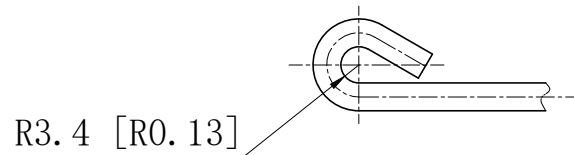

PACKAGE:

100PCS/CTN, Carton Packing Only without PE self-sealing bag

Catalog Number	SIZE(ΦA)	B	C	D	LOADING CAPACITY	STD PKG.
104244	1-1/2"	36.3 [1.43]	51.0 [2.01]	11.0 [0.43]		100
104245	2"	36.3 [1.43]	51.0 [2.01]	11.0 [0.43]		100
	4"	36.3 [1.43]	51.0 [2.01]	25.4 [1.00]		100

NOTES:

- 1.All dimensions in millimeters and [inches];
- 2.Material:Steel C1008~C1018 ,
Finish:Zinc plated ,thickness:0.005mm[0.0002in];
- 3.Free of sharp edge and burrs.max burr 0.127[0.005];

TOLERANCES UNLESS OTHERWISE SPECIFIED		NAME		DATE		BESTLINK NETWORKARE	
INCHES:	MILLIMETER:	DRAMN	YUAN	2022.10.21		TITLE	
ANGULAR:	ANGULAR:	CHECKED				Screw-Mount Bridle Ring Data Sheet	
X.X: ±0.1	X: ±2.54	APPROVED (A)				SIZE	DWG NO.
X.XX: ±0.05	X.X: ±1.27	APPROVED (Customer)				A4	104244/104245
X.XXX: ±0.008	X.XX: ±0.203					SCALE: 1:1	PRINT DATE
MATERIAL	Steel C1008~C1018					REFERENCES	SHEET 1 OF 1
FINISH	NO OIL	CADDY	ORBIT	RACO			REV
		-	-	-			A