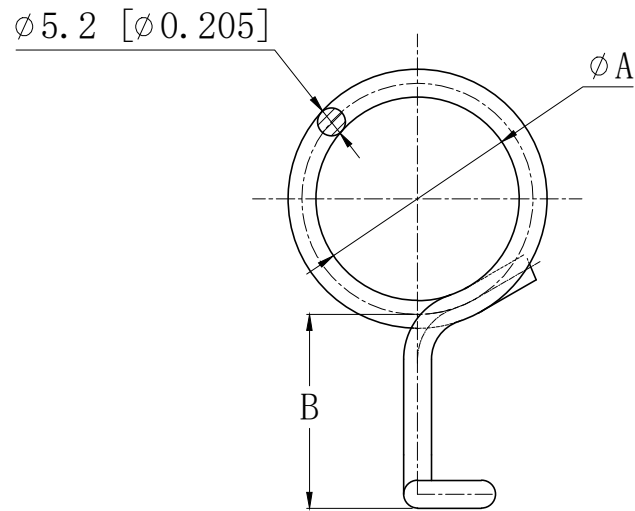

PACKAGE:

100PCS/CTN, Carton Packing Only without PE self-sealing bag

Catalog Number	SIZE(ΦA)	B	C	D	LOADING CAPACITY	STD PKG.
104244	1-1/2"	36.3 [1.43]	51.0 [2.01]	11.0 [0.43]		100
104245	2"	36.3 [1.43]	51.0 [2.01]	11.0 [0.43]		100
	4"	36.3 [1.43]	51.0 [2.01]	25.4 [1.00]		100

NOTES:

- 1.All dimensions in millimeters and [inches];
- 2.Material:Steel C1008~C1018 ,
Finish:Zinc plated ,thickness:0.005mm[0.0002in];
- 3.Free of sharp edge and burrs.max burr 0.127[0.005];

TOLERANCES UNLESS OTHERWISE SPECIFIED		NAME		DATE		BESTLINK NETWORKARE	
INCHES:	MILLIMETER:	DRAMN	YUAN	2022.10.21		TITLE	
ANGULAR:	ANGULAR:	CHECKED				Screw-Mount Bridle Ring Data Sheet	
X.X: ±0.1	X: ±2.54	APPROVED (A)				SIZE	DWG NO.
X.XX: ±0.05	X.X: ±1.27	APPROVED (Customer)				A4	104244/104245
X.XXX: ±0.008	X.XX: ±0.203					SCALE: 1:1	PRINT DATE
MATERIAL	Steel C1008~C1018					REFERENCES	SHEET 1 OF 1
FINISH	NO OIL	CADDY	ORBIT	RACO			REV
		-	-	-			A