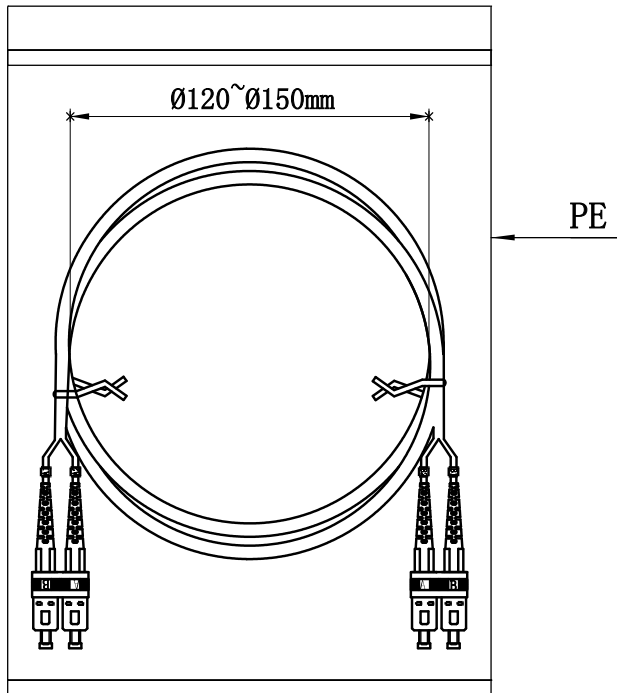

NOTE:ALL MATERIAL COMPLIANT ROHS STANDARD

REVISION INFORMATION

Rev.	Rev. Date	Modified By	Brief Description

Specifications:

Type	DSC/UPC-DSC/UPC
Fiber Mode	OM3
Core Diameter (um)	50/125
Operating Wavelength (nm)	850/1300
Cable Color	Aqua
Cable Diameter (mm)	Ø3.0
Operating Temperature (° C)	-40~+75
Storage Temperature (° C)	-40~+85
Insertion loss (dB)	≤0.2dB
Return loss (dB)	≥35dB
SC Connector Color (Boot)	Red/Blcak

L ≤ 5m, TOLERANCES: 0 ≤ ΔL ≤ 5cm  
 L > 5m, TOLERANCES: 0 ≤ ΔL ≤ 1%\*L

Remarks:

Length	ITEM NO.
L=1M	102634
L=2M	102635
L=3M	102636
L=5M	102637
L=10M	102638
L=15M	102639

NO.	PART NAME	SPECIFICATION DESCRIPTION	QTY	UNIT
①				
②				
③				

Unless specified on the drawing, tolerances are per the follows:  
 .x +1  
 +0.2  
 .xx +0.05

DRAWN BY	DATE: 2015/05/14	DESCRIPTION: SC-SC-DX OM3 Patchcord
CHECKED BY	SHEET 1of1	ITEM NO.
APPROVED BY	SCALE 1:1	REV. 00 UNIT:mm