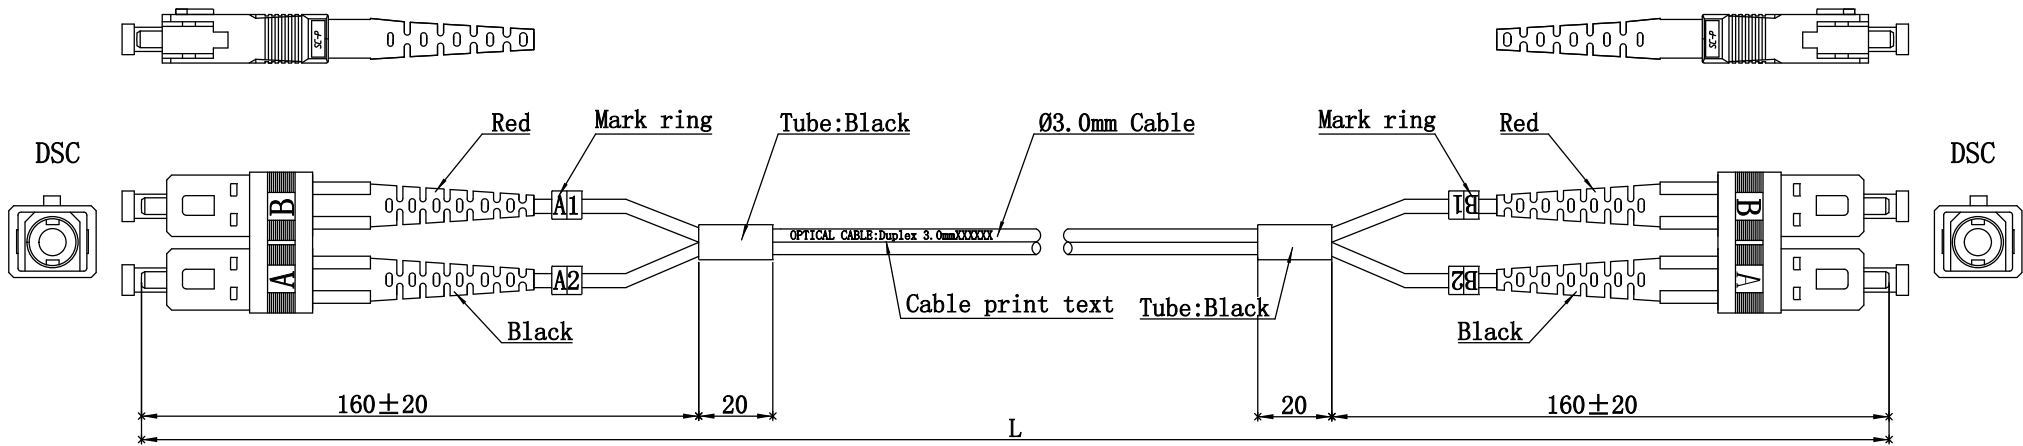

NOTE:ALL MATERIAL COMPLIANT ROHS STANDARD

REVISION INFORMATION

Rev.	Rev. Date	Modified By	Brief Description

Specifications:

Type	DSC/UPC-DSC/UPC
Fiber Mode	OM3
Core Diameter (um)	50/125
Operating Wavelength (nm)	850/1300
Cable Color	Aqua
Cable Diameter (mm)	Ø3.0
Operating Temperature (° C)	-40~+75
Storage Temperature (° C)	-40~+85
Insertion loss (dB)	≤0.2dB
Return loss (dB)	≥35dB
SC Connector Color (Boot)	Red/Blcak

L ≤ 5m, TOLERANCES: 0 ≤ ΔL ≤ 5cm  
 L > 5m, TOLERANCES: 0 ≤ ΔL ≤ 1%\*L

Remarks:

Length	ITEM NO.
L=1M	102634
L=2M	102635
L=3M	102636
L=5M	102637
L=10M	102638
L=15M	102639

NO.	PART NAME	SPECIFICATION DESCRIPTION	QTY	UNIT
①				
②				
③				

Unless specified on the drawing, tolerances are per the follows:  
 .x +1  
 +0.2  
 .xx +0.05

DRAWN BY	DATE: 2015/05/14	DESCRIPTION: SC-SC-DX OM3 Patchcord
CHECKED BY	SHEET 1of1	ITEM NO.
APPROVED BY	SCALE 1:1	REV. 00 UNIT:mm