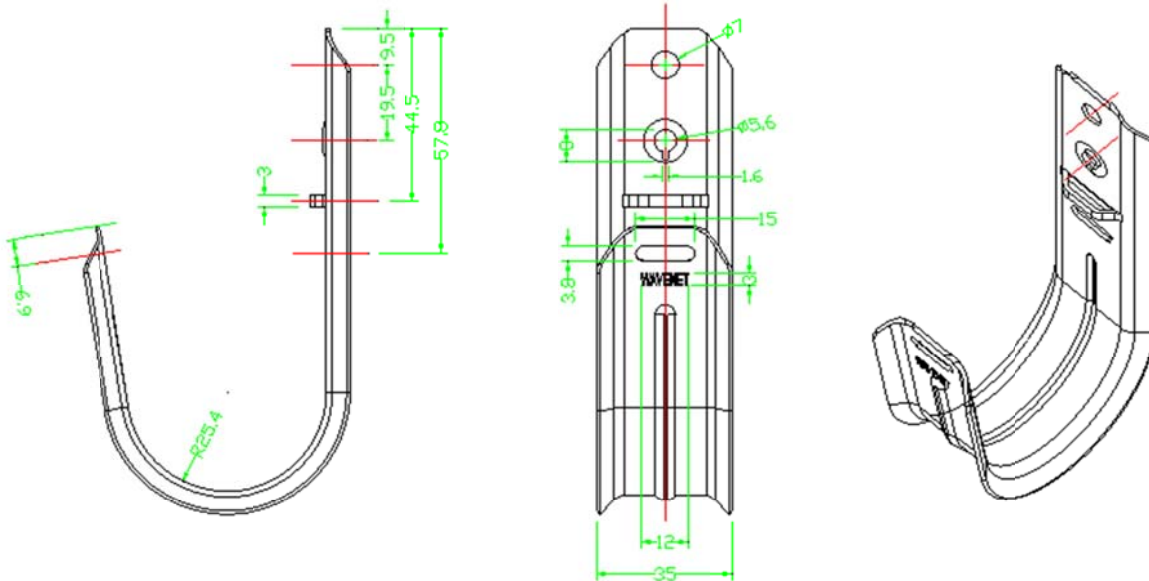

2" Wall Mount Style J-Hook, 25-Pack

Part No. 102292

Description: 2" J-Hook Wall Mount Style, 25-Pack

Features:

- Provide proper support for CAT 5e/6/6A , fiber optic, and A/V cabling
- Ideal for multi-applications usage such as new construction or structural attachment
- Cost-savings alternative compared to more expensive cable tray or ladder rack runway systems
- Designed with multiple wall mounting holes, hook and loop and cable ties knockouts
- Complies with TIA-568-C and TIA-569-C requirements
- Made from 18 gauge galvanized steel