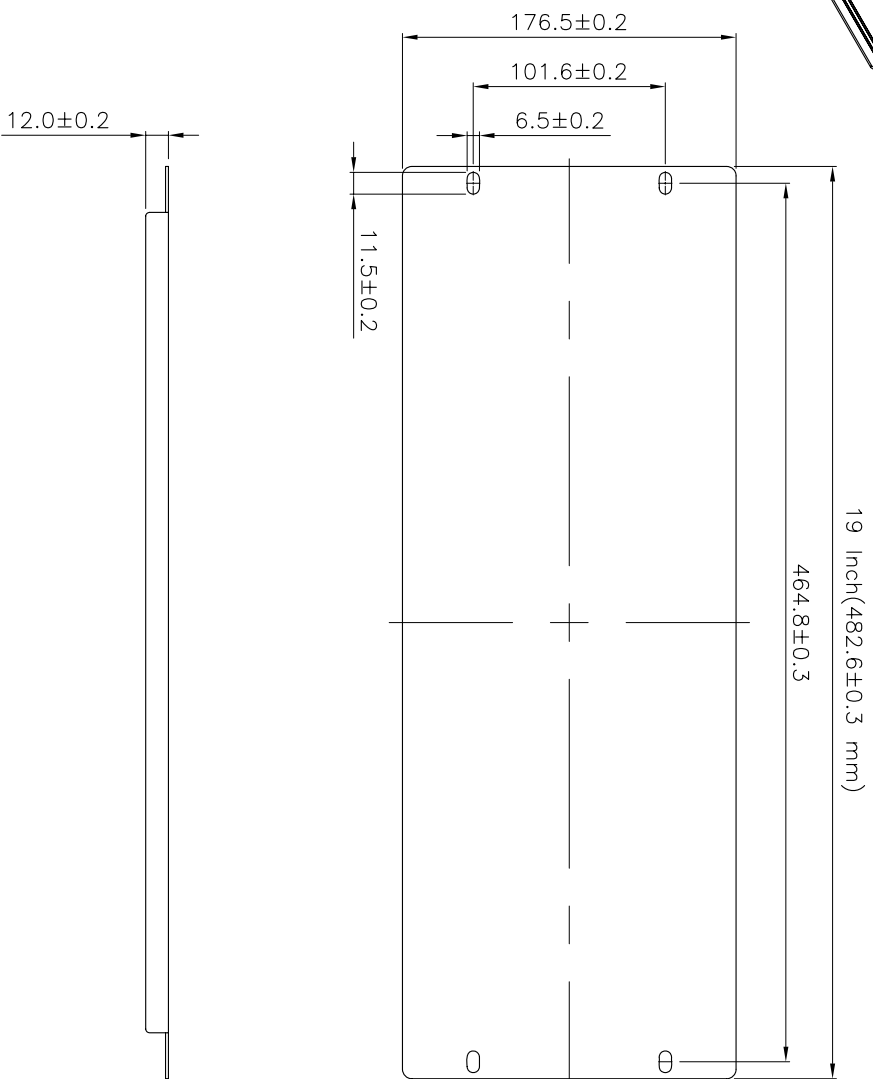

SCALE 1/5

Specification :

Material :

1. Panel : SPCC, 1.5 mm thickness with Black color painted.