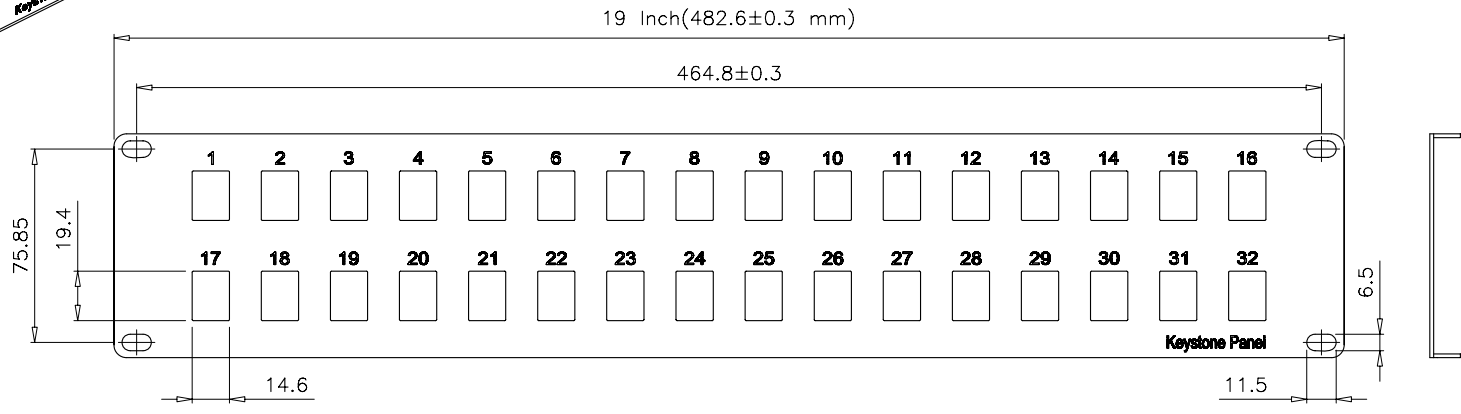

SCALE 1/4

Specification :

Material :
 1. Panel : SPCC, 1.5 mm thickness with Black color painted.

	DSGN		
	CHK		
	UNIT	M / M	2U 32port Panel for Keysozne Jack (w/o keystone jack) BLACK
	SCALE	1/3	
	DWG NO:	102223	