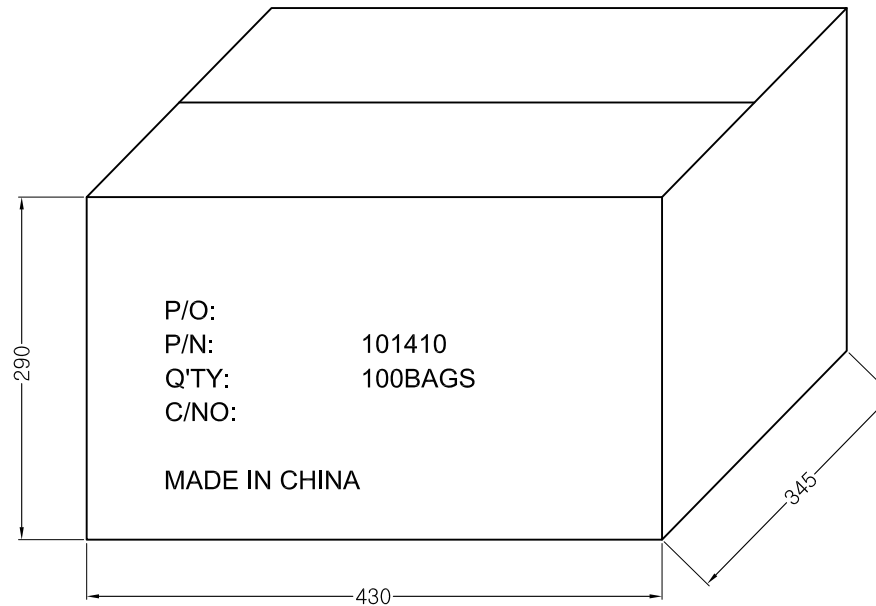

Rev.	Rev. Date	Modified By	Brief Description

Polybag size: 130\*190\*0.06mm

Front

Back

DRAWN BY	DATE 2020.06.16	DESCRIPTION: Easy-Connect RJ45 Cat.6 plug 1 line 3Prongs 50 Micron		
CHECKED BY	SHEET 2 of 3	ITEM NO:101410		
APPROVED BY	SCALE 1:1	REV:00	UNIT:mm	

NOTE:ALL MATERIAL COMPLIANT ROHS STANDARD

REVISION INFORMATION

Rev.	Rev. Date	Modified By	Brief Description

Main Mark

P/O:  
P/N: 101410  
Q'TY: 100BAGS  
C/NO:  
  
MADE IN CHINA

Side Mark

	P/N:	101410
	Q'TY:	100BAGS
	N.W:	KGS
	G.W:	KGS
	Date Code:	
	Vender Code:	

Carton Size: 430x345x290MM  
Carton Quantity: 100BAGS

100PCS/PE BAG

100BAGS/CARTON

DRAWN BY	DATE 2020.06.16	DESCRIPTION: Easy-Connect RJ45 Cat.6 plug 1 line 3Prongs 50 Micron		
CHECKED BY	SHEET 3 of 3	ITEM NO:101410		
APPROVED BY	SCALE 1:1	REV:00	UNIT:mm	