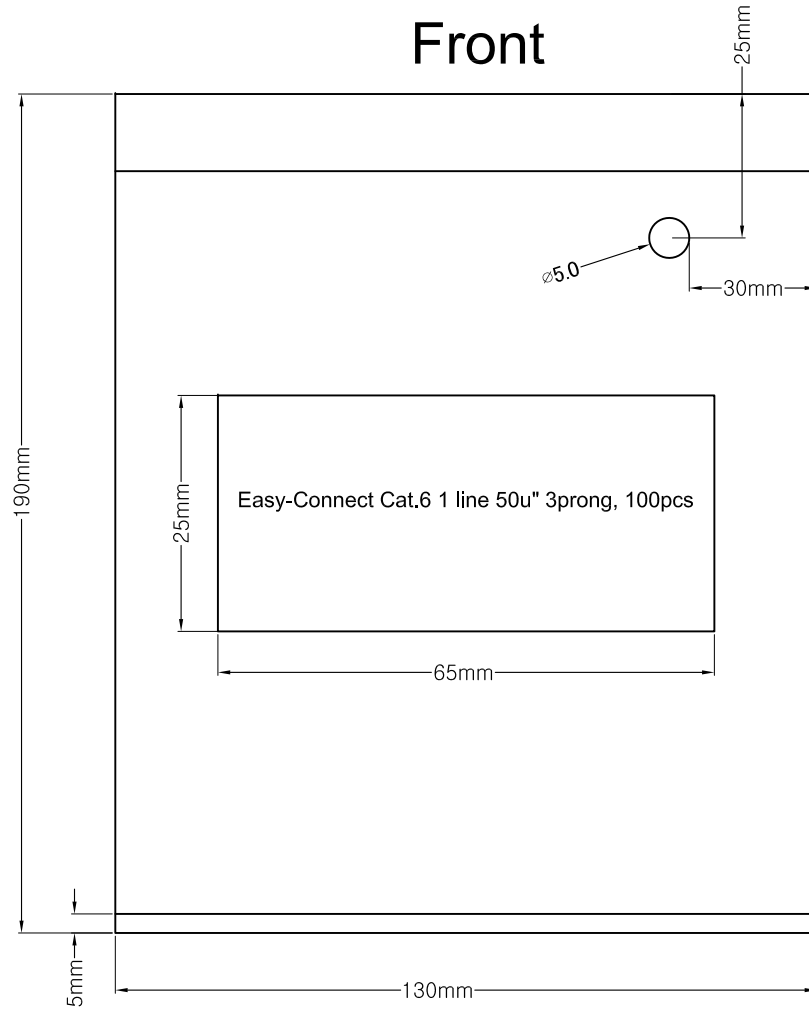

Rev.	Rev. Date	Modified By	Brief Description

Polybag size: 130\*190\*0.06mm

Front

Back

DRAWN BY	DATE 2020.06.16	DESCRIPTION: Easy-Connect RJ45 Cat.6 plug 1 line 3Prongs 50 Micron		
CHECKED BY	SHEET 2 of 3	ITEM NO:101410		
APPROVED BY	SCALE 1:1	REV:00	UNIT:mm	

NOTE:ALL MATERIAL COMPLIANT ROHS STANDARD

REVISION INFORMATION

Rev.	Rev. Date	Modified By	Brief Description

Main Mark

P/O:  
P/N: 101410  
Q'TY: 100BAGS  
C/NO:  
  
MADE IN CHINA

Side Mark

	P/N:	101410
	Q'TY:	100BAGS
	N.W:	KGS
	G.W:	KGS
	Date Code:	
	Vender Code:	

Carton Size: 430x345x290MM  
Carton Quantity: 100BAGS

100PCS/PE BAG

100BAGS/CARTON

DRAWN BY	DATE 2020.06.16	DESCRIPTION: Easy-Connect RJ45 Cat.6 plug 1 line 3Prongs 50 Micron		
CHECKED BY	SHEET 3 of 3	ITEM NO:101410		
APPROVED BY	SCALE 1:1	REV:00	UNIT:mm	