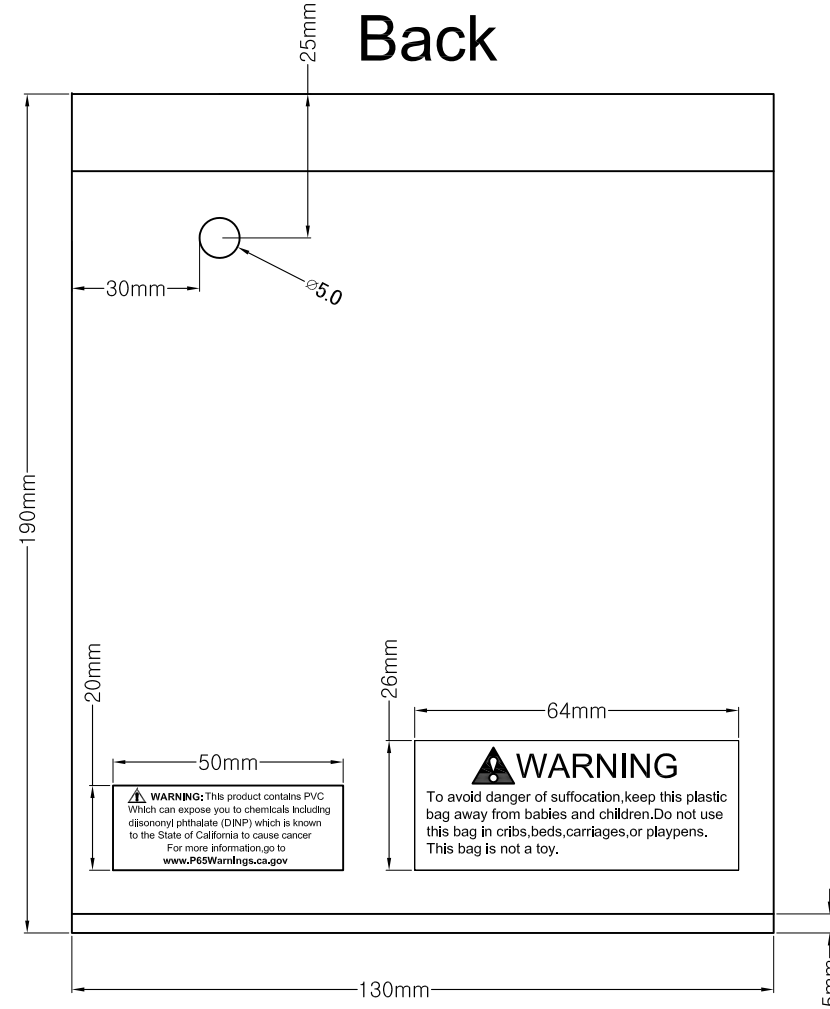

Rev.	Rev. Date	Modified By	Brief Description

Polybag size: 130\*190\*0.06mm

Front

Back

DRAWN BY	DATE 2020.06.16	DESCRIPTION: Easy-Connect RJ45 Cat.6 plug 1 line 3Prongs 50 Micron		
CHECKED BY	SHEET 2 of 3	ITEM NO:101410		
APPROVED BY	SCALE 1:1	REV:00	UNIT:mm	

NOTE:ALL MATERIAL COMPLIANT ROHS STANDARD

REVISION INFORMATION

Rev.	Rev. Date	Modified By	Brief Description

Main Mark

P/O:  
P/N: 101410  
Q'TY: 100BAGS  
C/NO:  
  
MADE IN CHINA

Side Mark

	P/N:	101410
	Q'TY:	100BAGS
	N.W:	KGS
	G.W:	KGS
	Date Code:	
	Vender Code:	

Carton Size: 430x345x290MM  
Carton Quantity: 100BAGS

100PCS/PE BAG

100BAGS/CARTON

DRAWN BY	DATE 2020.06.16	DESCRIPTION: Easy-Connect RJ45 Cat.6 plug 1 line 3Prongs 50 Micron		
CHECKED BY	SHEET 3 of 3	ITEM NO:101410		
APPROVED BY	SCALE 1:1	REV:00	UNIT:mm	